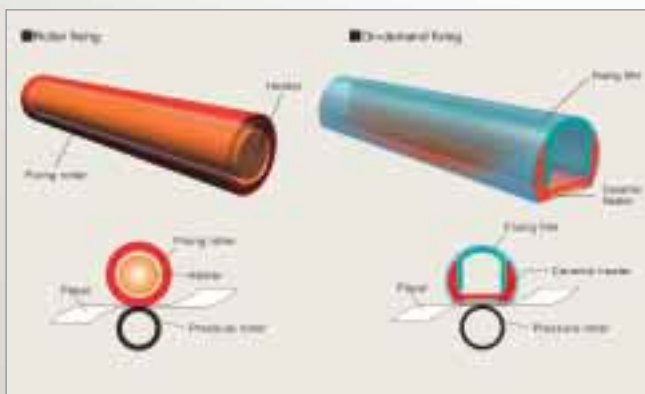

## CANON ADVANCED PRINTING TECHNOLOGY (CAPT)

- CAPT enables the quick transfer of data from your computer to your printer. It makes full use of your computer for high speed processing – the higher the performance of the CPU, the faster the data processing. The result is faster printer response and the ability to process larger amounts of data, without having to spend more on costly memory upgrades. It also allows you to easily control the printer's functions and monitor job status from your computer screen.

## HIGH SPEED PRINTS

- Printing at 18 pages per minute<sup>1</sup>, the LASER SHOT LBP 3200 allows your office to run more efficiently. In addition to this, On Demand Fixing allows you to enjoy both lower operating costs and virtually no warm-up time. Instant heating of the fusing heater before printing saves warm-up time so it's always ready to print when you are. The result is a fast response for first print or high-volume printing, which greatly improves your work efficiency.

## On Demand Fixing technology

On Demand Fixing System enables heat to reach the roller surface instantly.